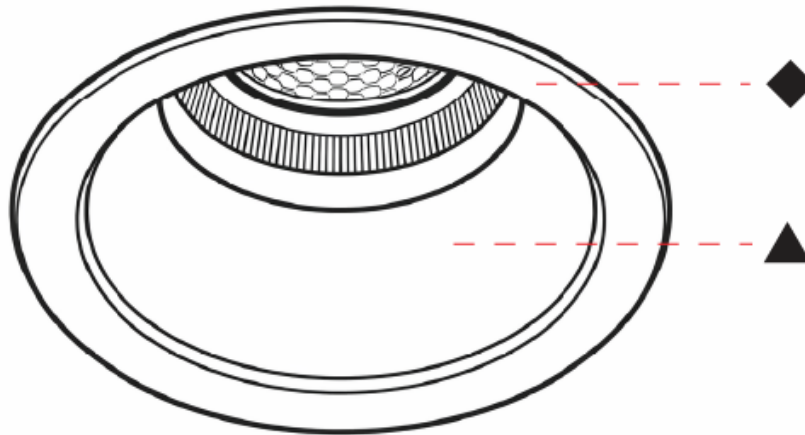

A350201-

PROJECT	_____
TYPE	_____
SPECIFIER	_____
QUANTITY	_____
DATE	_____