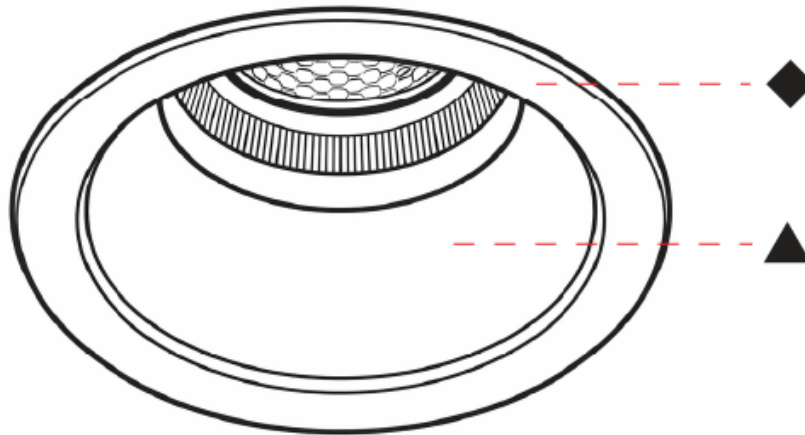

A350200-

PROJECT _____

TYPE _____

SPECIFIER _____

QUANTITY _____

DATE _____