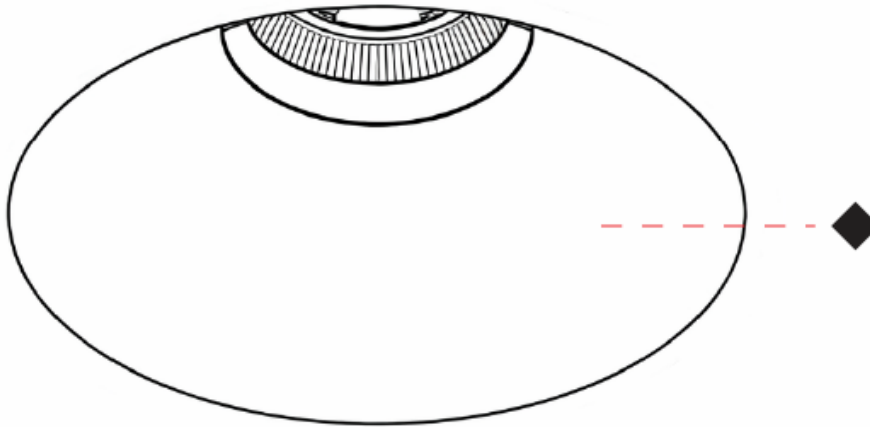

A350213-

PROJECT

TYPE

SPECIFIER

QUANTITY

DATE