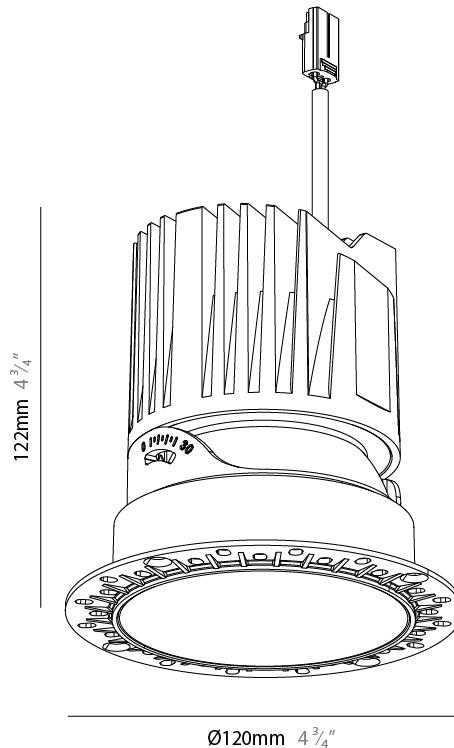

GENERAL

Series: Bioniq Evo
Partner: Prolicht
Division: Architectural
Installation: Trimless
Product Type: Downlight
Mounting Location: Ceiling
Light Distribution: Adjustable / Direct

PHYSICAL

Aperture Sizes - Downlights: 4"
Shape: Round
Diameter (mm): 120
Diameter (in): 4 3/4
Height (mm): 122
Depth (mm): 135
Height (in): 4 3/4
Depth (in): 5 5/16
Ceiling Thickness (mm): 10 - 50
Ceiling Thickness (in): 3/8 - 1 15/16
Weight (kg): 0.7
Fixture Finish: [SSR / BKV / CWI / CRY / HAB / UFT / ITA / RUA / FTG / MYG / LOD / PUS / FRO / FUP / KIA / POP / BLS / SPG / MEY / GOH / CHC / COM / ABZ / JAG / OBR / MOS / ROR](#)
Fixture Material: Extruded Aluminum
Cut-out Measurements: Ø 95mm/3 3/4"

ELECTRICAL

Lamp Type: LED (Zhaga Standard)
Input Wattage (W): 19.9
Total Output Wattage (W): 18.2
Dimming: Non-dimming / DALI Dimming / MATTER Dimming
Driver Included: No
Driver Location: Remote
Driver Type: Constant Current - Universal
Driver Class: Class 2
Constant Current (MA): 500mA
Upon Request: 0-10V Dimming / Phase Dimming

LED

Color Temperature (°K): 2700-6500 Tunable White
Max. Delivered Lumen (lm): Max 1765
Nominal Lumen (lm): Max 2385
CRI: >90 CRI
Efficiency (%): 88.5
Lamp Life (hrs): 50000

OPTICAL

Beam Angle: [26 / 34 / 46 / 56](#)
Adjustability: Rotational 350° / Tilt 30°

RATINGS AND CERTIFICATIONS

Certified By: Certified for North American Standards
IP rating: IP65
Glare Rating: ≤ 10