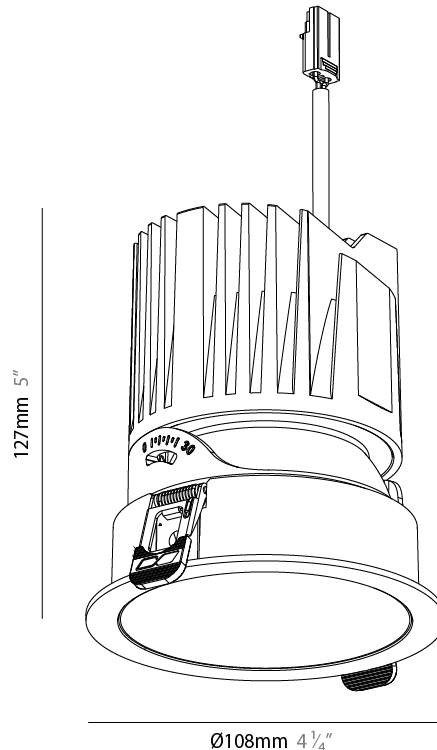

GENERAL

Series: Bioniq Evo
Partner: Prolicht
Division: Architectural
Installation: Recessed
Product Type: Downlight
Mounting Location: Ceiling
Light Distribution: Adjustable / Direct

PHYSICAL

Aperture Sizes - Downlights: 4"
Shape: Round
Diameter (mm): 108
Diameter (in): 4 1/4"
Height (mm): 127
Depth (mm): 135
Height (in): 5
Depth (in): 5 3/16"
Ceiling Thickness (mm): 2 - 20
Ceiling Thickness (in): 1/16 - 13/16
Weight (kg): 0.7
Fixture Finish: [BLK](#) / [WHI](#) / [ARB](#) / [CHR](#)
Holder Finish: [WHI](#) / [BLK](#)
Fixture Material: Extruded Aluminum
Cut-out Measurements: Ø 75mm/2 15/16"

ELECTRICAL

Lamp Type: LED (Zhaga Standard)
Input Wattage (W): 19.9
Total Output Wattage (W): 18.2
Dimming: Non-dimming / DALI Dimming / MATTER Dimming
Driver Included: No
Driver Location: Remote
Driver Type: Constant Current - Universal
Driver Class: Class 2
Constant Current (MA): 500mA
Upon Request: 0-10V Dimming / Phase Dimming

LED

Color Temperature (°K): 2700-6500 Tunable White
Max. Delivered Lumen (lm): Max 1906
Nominal Lumen (lm): Max 2385
CRI: >90 CRI
Efficiency (%): 95.6
Lamp Life (hrs): 50000

OPTICAL

Beam Angle: [26](#) / [34](#) / [46](#) / [56](#)
Adjustability: Rotational 350° / Tilt 30°

RATINGS AND CERTIFICATIONS

Certified By: Certified for North American Standards
IP rating: IP65
Glare Rating: ≤ 10

PROJECT	_____
TYPE	_____
SPECIFIER	_____
QUANTITY	_____
DATE	_____