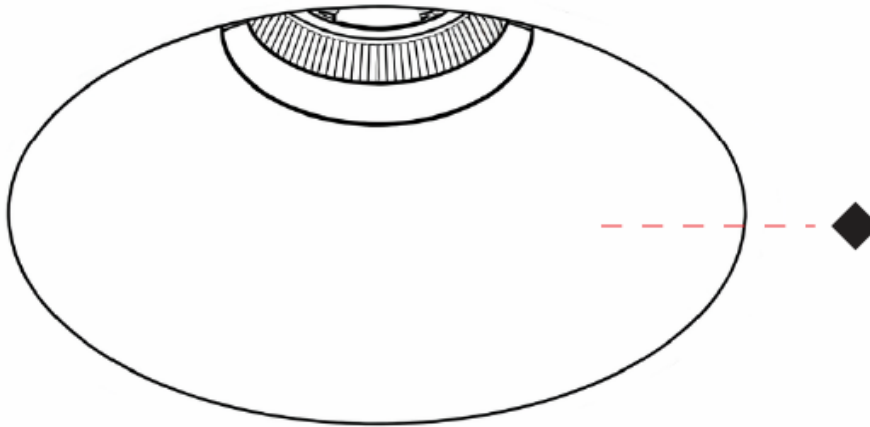

A350212-

PROJECT

TYPE

SPECIFIER

QUANTITY

DATE

A