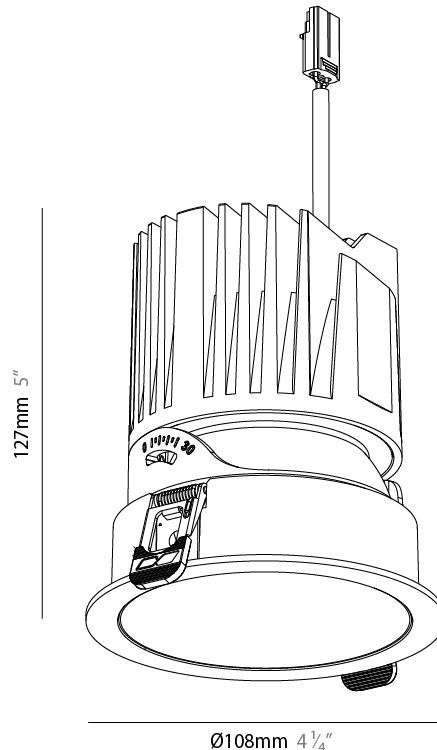

GENERAL

Series: Bioniq Evo
Partner: Prolicht
Division: Architectural
Installation: Recessed
Product Type: Downlight
Mounting Location: Ceiling
Light Distribution: Adjustable / Direct

PHYSICAL

Aperture Sizes - Downlights: 4"
Shape: Round
Diameter (mm): 108
Diameter (in): 4 1/4"
Height (mm): 127
Depth (mm): 135
Height (in): 5
Depth (in): 5 3/16"
Ceiling Thickness (mm): 2 - 20
Ceiling Thickness (in): 1/16 - 13/16
Weight (kg): 0.7
Fixture Finish: SSR / BKV / CWI / CRY / HAB / UFT / ITA / RUA / FTG / MYG / LOD / PUS / FRO / FUP / KIA / POP / BLS / SPG / MEY / GOH / CHC / COM / ABZ / JAG / OBR / MOS / ROR
Fixture Material: Extruded Aluminum
Cut-out Measurements: Ø 95mm/3 3/4"

ELECTRICAL

Lamp Type: LED (Zhaga Standard)
Input Wattage (W): 19.9
Total Output Wattage (W): 18.2
Dimming: Non-dimming / DALI Dimming / MATTER Dimming
Driver Included: No
Driver Location: Remote
Driver Type: Constant Current - Universal
Driver Class: Class 2
Constant Current (mA): 500mA
Upon Request: 0-10V Dimming / Phase Dimming

LED

Color Temperature (°K): 2700-6500 Tunable White
Max. Delivered Lumen (lm): Max 1906
Nominal Lumen (lm): Max 2385
CRI: >90 CRI
Efficiency (%): 95.6
Lamp Life (hrs): 50000

OPTICAL

Beam Angle: 26 / 34 / 46 / 56
Adjustability: Rotational 350° / Tilt 30°

RATINGS AND CERTIFICATIONS

Certified By: Certified for North American Standards
IP rating: IP65
Glare Rating: ≤ 10

PROJECT	
TYPE	
SPECIFIER	
QUANTITY	
DATE