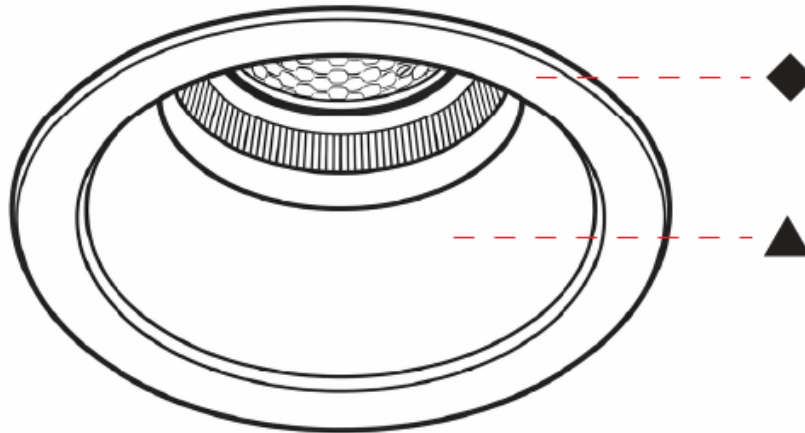

A350199-

PROJECT _____

TYPE _____

SPECIFIER _____

QUANTITY _____

DATE _____