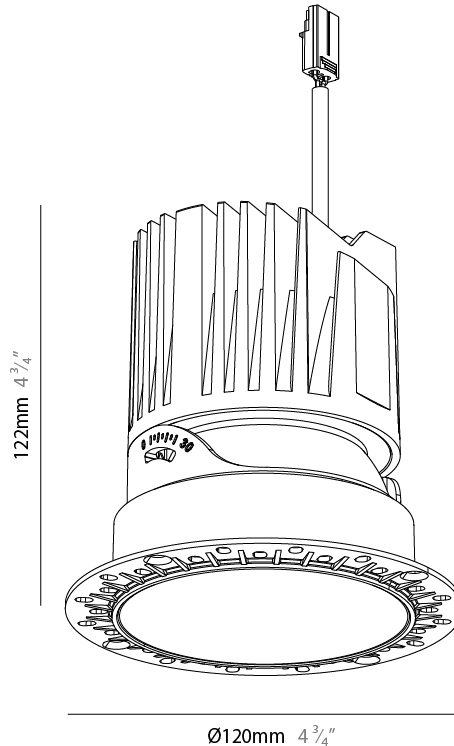

GENERAL

Series: Bioniq Evo
Partner: Prolicht
Division: Architectural
Installation: Trimless
Product Type: Downlight
Mounting Location: Ceiling
Light Distribution: Adjustable / Direct

PHYSICAL

Aperture Sizes - Downlights: 4"
Shape: Round
Diameter (mm): 120
Diameter (in): 4 3/4
Height (mm): 122
Depth (mm): 135
Height (in): 4 3/4
Depth (in): 5 5/16
Ceiling Thickness (mm): 10 - 50
Ceiling Thickness (in): 3/8 - 1 15/16
Weight (kg): 0.7
Fixture Finish: [BLK](#) / [WHI](#) / [ARB](#) / [CHR](#)
Fixture Material: Extruded Aluminum
Cut-out Measurements: Ø 95mm/3 3/4"

ELECTRICAL

Lamp Type: LED (Zhaga Standard)
Input Wattage (W): 19.9
Total Output Wattage (W): 18.2
Dimming: [Non-dimming](#) / [DALI Dimming](#) / [MATTER Dimming](#)
Driver Included: No
Driver Location: Remote
Driver Type: Constant Current - Universal
Driver Class: Class 2
Constant Current (MA): 500mA
Upon Request: [0-10V Dimming](#) / [Phase Dimming](#)

LED

Color Temperature (°K): 2700-6500 Tunable White
Max. Delivered Lumen (lm): Max 1765
Nominal Lumen (lm): Max 2385
CRI: >90 CRI
Efficiency (%): 88.5
Lamp Life (hrs): 50000

OPTICAL

Beam Angle: [26](#) / [34](#) / [46](#) / [56](#)
Adjustability: [Rotational 350°](#) / [Tilt 30°](#)

RATINGS AND CERTIFICATIONS

Certified By: Certified for North American Standards
IP rating: IP65
Glare Rating: ≤ 10