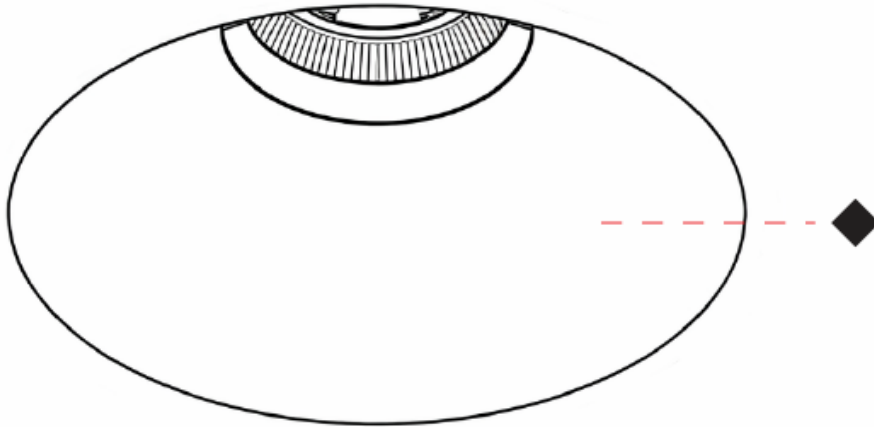

A350215-

PROJECT	_____
TYPE	_____
SPECIFIER	_____
QUANTITY	_____
DATE	_____

A