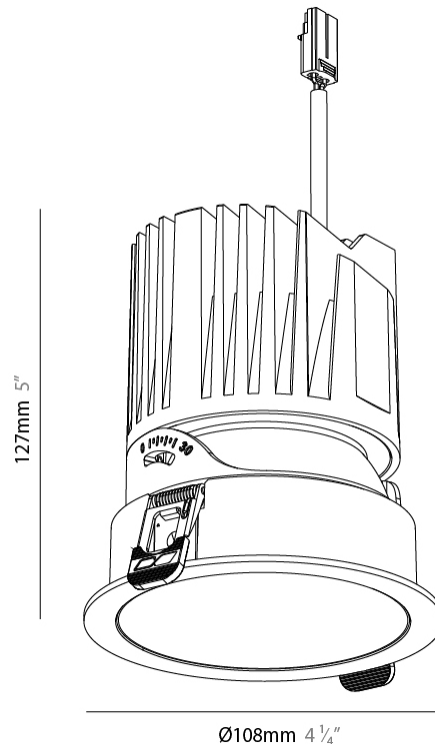

GENERAL

Series: Bioniq Evo
Partner: Prolicht
Division: Architectural
Installation: Recessed
Product Type: Downlight
Mounting Location: Ceiling
Light Distribution: Adjustable / Direct

PHYSICAL

Aperture Sizes - Downlights: 4"
Shape: Round
Diameter (mm): 108
Diameter (in): 4 ¼"
Height (mm): 127
Depth (mm): 135
Height (in): 5
Depth (in): 5 ⅝"
Ceiling Thickness (mm): 2 - 20
Ceiling Thickness (in): 1/16 - 13/16
Weight (kg): 0.7
Fixture Finish: SSR / BKV / CWI / CRY / HAB / UFT / ITA / RUA / FTG / MYG / LOD / PUS / FRO / FUP / KIA / POP / BLS / SPG / MEY / GOH / CHC / COM / ABZ / JAG / OBR / MOS / ROR
Fixture Material: Extruded Aluminum
Cut-out Measurements: Ø95mm/3 ¾"

ELECTRICAL

Lamp Type: LED (Zhaga Standard)
Input Wattage (W): 21.9
Total Output Wattage (W): 20
Dimming: Non-dimming / DALI Dimming / MATTER Dimming
Driver Included: No
Driver Location: Remote
Driver Type: Constant Current - Universal
Driver Class: Class 2
Constant Current (MA): 500mA
Upon Request: 0-10V Dimming / Phase Dimming

LED

Color Temperature (°K): 2400 / 2700 / 3000 / 3500 / 4000
Max. Delivered Lumen (lm): Max 2583
Nominal Lumen (lm): Max 3490
CRI: >90 CRI
Efficiency (%): 107.2
Lamp Life (hrs): 50000

OPTICAL

Beam Angle: 26 / 34 / 46 / 56
Adjustability: Rotational 350° / Tilt 30°

RATINGS AND CERTIFICATIONS

Certified By: Certified for North American Standards
IP rating: IP65
Glare Rating: ≤ 10