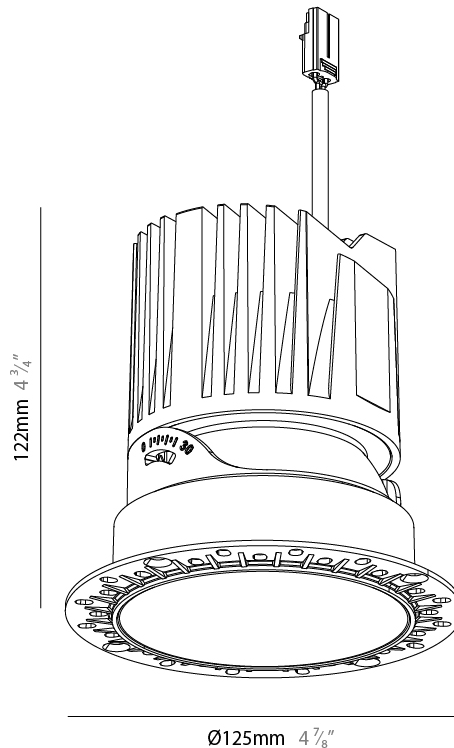

GENERAL

Series: Bioniq Evo
Partner: Prolicht
Division: Architectural
Installation: Trimless
Product Type: Downlight
Mounting Location: Ceiling
Light Distribution: Adjustable / Direct

PHYSICAL

Aperture Sizes - Downlights: 4"
Shape: Round
Diameter (mm): 125
Diameter (in): 4 7/8
Height (mm): 122
Depth (mm): 135
Height (in): 4 3/4
Depth (in): 5 1/16
Ceiling Thickness (mm): 10 - 50
Ceiling Thickness (in): 3/8 - 1 15/16
Weight (kg): 0.7
Fixture Finish: [BLK / WHI / ARB / CHR](#)
Fixture Material: Extruded Aluminum
Cut-out Measurements: Ø 95mm/3 3/4"

ELECTRICAL

Lamp Type: LED (Zhaga Standard)
Input Wattage (W): 21.9
Total Output Wattage (W): 20
Dimming: [Non-dimming / DALI Dimming / MATTER Dimming](#)
Driver Included: No
Driver Location: Remote
Driver Type: Constant Current - Universal
Driver Class: Class 2
Constant Current (MA): 500mA
Upon Request: [0-10V Dimming / Phase Dimming](#)

LED

[Color Temperature (*K): 2400 / 2700 / 3000 / 3500 / 4000](#)
Max. Delivered Lumen (lm): Max 2583
Nominal Lumen (lm): 3490
CRI: >90 CRI
Efficiency (%): 117.9
Lamp Life (hrs): 50000

OPTICAL

[Beam Angle: 26 / 34 / 46 / 56](#)
Adjustability: [Rotational 350° / Tilt 30°](#)

RATINGS AND CERTIFICATIONS

Certified By: Certified for North American Standards
IP rating: IP65
Glare Rating: ≤ 10