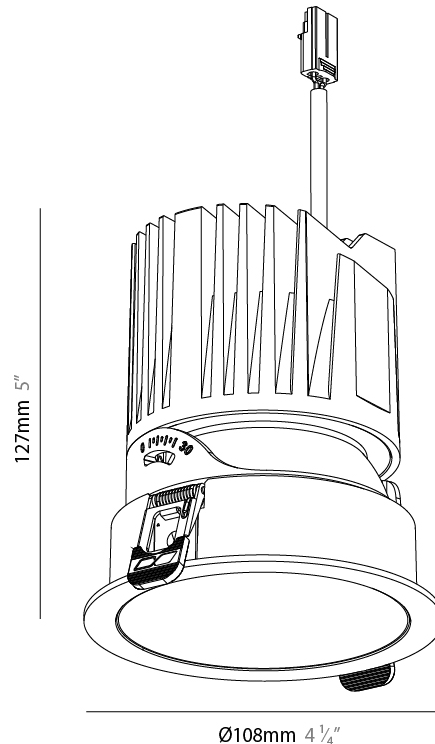

GENERAL

Series: Bioniq Evo
 Partner: Prolicht
 Division: Architectural
 Installation: Recessed
 Product Type: Downlight
 Mounting Location: Ceiling
 Light Distribution: Adjustable / Direct

PHYSICAL

Aperture Sizes - Downlights: 4"
 Shape: Round
 Diameter (mm): 108
 Diameter (in): 4 ¼"
 Height (mm): 127
 Depth (mm): 135
 Height (in): 5
 Depth (in): 5 ⅝"
 Ceiling Thickness (mm): 2 - 20
 Ceiling Thickness (in): 1/16 - 13/16
 Weight (kg): 0.7
 Fixture Finish: [BLK](#) / [WHI](#) / [ARB](#) / [CHR](#)
 Holder Finish: [WHI](#) / [BLK](#)
 Fixture Material: Extruded Aluminum
 Cut-out Measurements: Ø95mm/3 3/4"

LED

Color Temperature (°K): [2400](#) / [2700](#) / [3000](#) / [3500](#) / [4000](#)
 Max. Delivered Lumen (lm): Max 2583
 Nominal Lumen (lm): Max 3490
 CRI: >90 CRI
 Efficiency (%): 107.2
 Lamp Life (hrs): 50000

OPTICAL

Beam Angle: [26](#) / [34](#) / [46](#) / [56](#)
 Adjustability: Rotational 350° / Tilt 30°

RATINGS AND CERTIFICATIONS

Certified By: Certified for North American Standards
 IP rating: IP65
 Glare Rating: ≤ 10